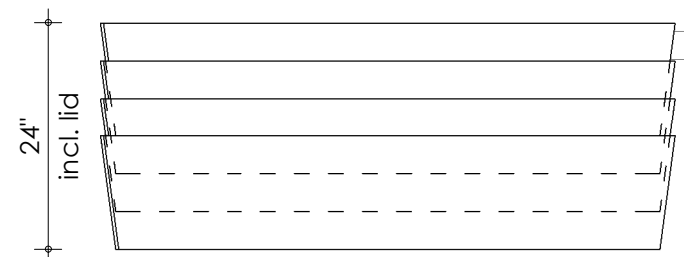

Left-side view

Front view

Right-side view

Rear view

Top view

Transport

description:
TF60 inch - Trickle filter waterfall

scale :
1 : 20

date :
31-01-2020

water running height :