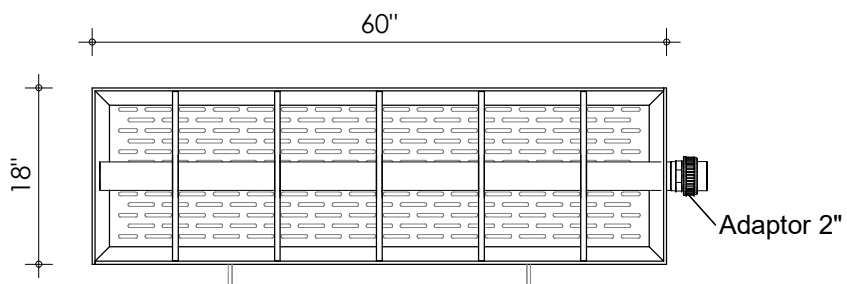

Left-side view

Front view

Right-side view

Rear view

Top view

Transport

description:
TF60 inch - Trickle filter waterfall

scale :
1 : 20

date :
31-01-2020

water running height :