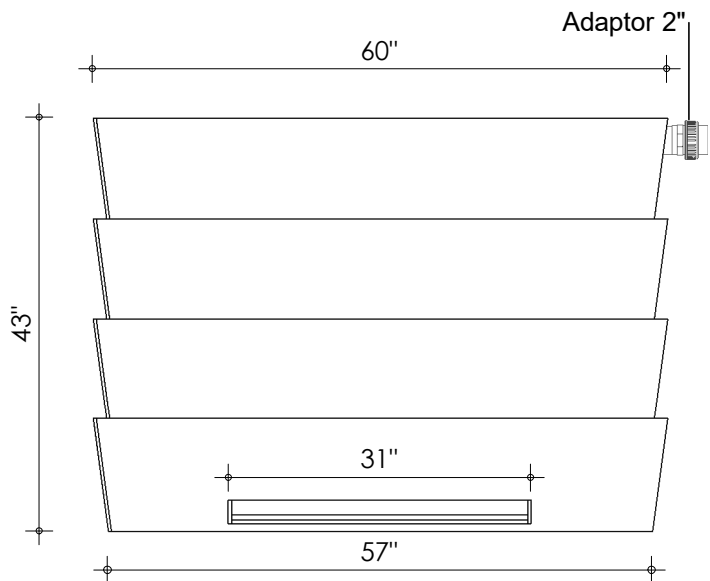

Left-side view

Front view

Right-side view

Rear view

Top view

Transport

description:
TF60 inch - Trickle filter waterfall

scale :
1 : 20

date :
31-01-2020

water running height :