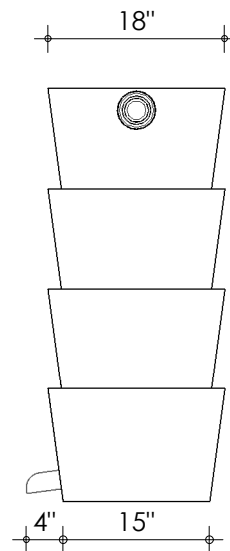

Left-side view

Front view

Right-side view

Rear view

Top view

Transport

description:
TF60 inch - Trickle filter waterfall

scale :
1 : 20

date :
31-01-2020

water running height :